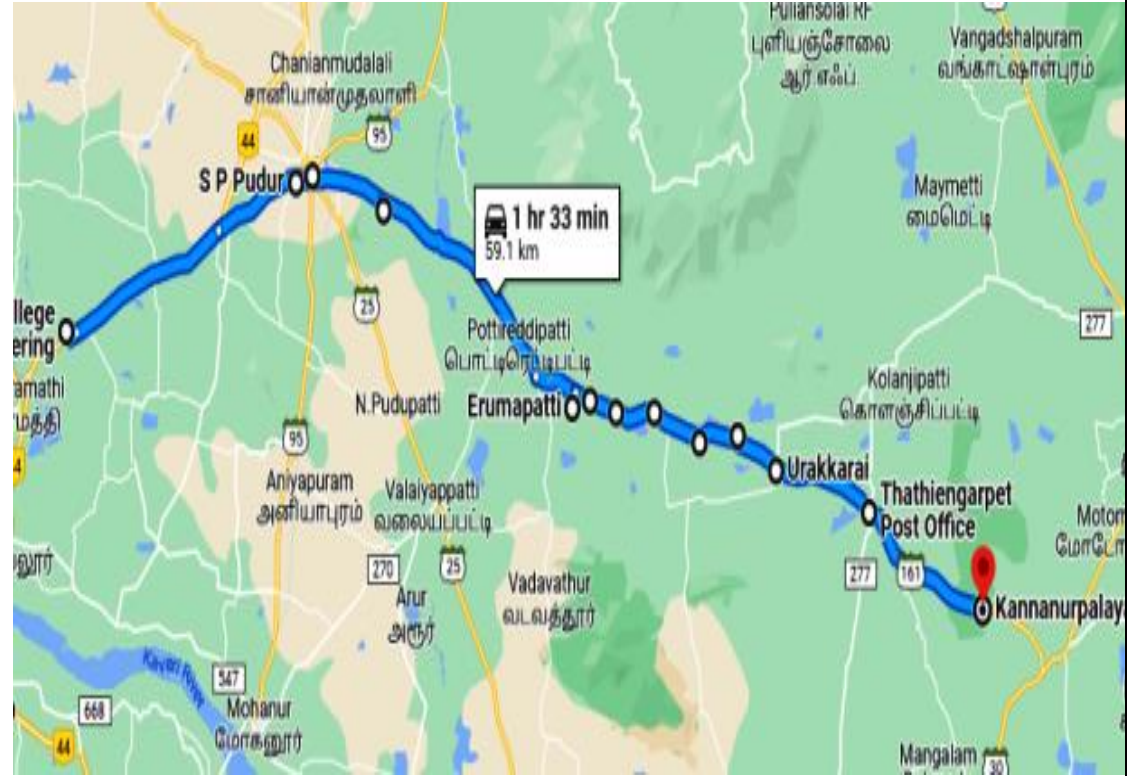

**PGP COLLEGE
TO
KANNANUR PALAYAM**

Moring Time	Bus Route	Evening Time
9.10 AM	PGP COLLEGE	4.40 PM
8.47 AM	PUDHUR	5.02 PM
8.45 AM	NAMAKKAL	5.05 PM
8.30 AM	RETTIPATTI	5.20 PM
8.10 AM	ERUMAPATTI	5.30 PM
8.00 AM	DEVARAYAPURAM	5.40 PM
7.55 AM	SELLIPALAYAM	5.45 PM
7.50 AM	VARAGUR	5.50 PM
7.45 AM	PAVITHRAM	6.00 PM
7.40 AM	NALLAPPANNAIKENPATTI	6.05 PM
7.30 AM	URAKKARAI	6.15 PM
7.20 AM	THAPETTAI	6.30 PM
7.00 AM	KALLUKUDI	6.50 PM
6.50 AM	KANNANUR PALAYAM	7.00 PM