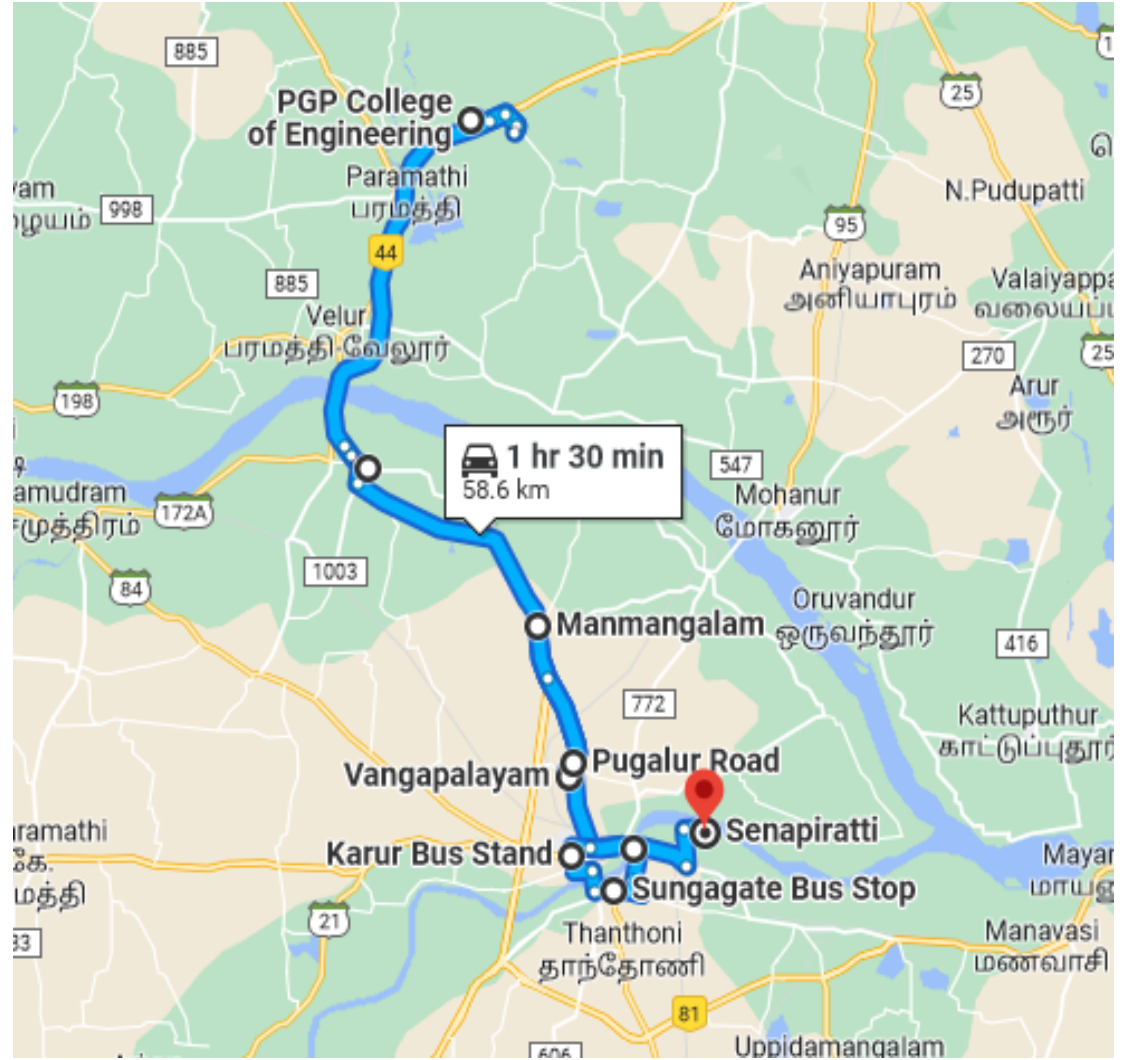

**PGP COLLEGE  
TO  
JADAMANGALAM**

Moring Time	Bus Route	Evening Time
9.05 AM	PGP COLLEGE	4.45 PM
8.55 AM	EB COLONY	4.55 PM
8.50 AM	SP PUDUR	5.00 PM
8.20 AM	BOTHUPATTI	5.35 PM
8.10 AM	ERUMAPATTI	5.45 PM
8.00 AM	PAVITHRAM	6.00 PM
7.50 AM	NAVALADIPATTI	6.10 PM
7.45 AM	AMPAIPALAYAM	6.25 PM
7.40 AM	VELAMPATTI	6.30 PM
7.35 AM	MUTHURAJAPALAYAM	6.40 PM
7.25 AM	PILLAYARPALAYAM	6.45 PM
7.15 AM	KARUPPAMPATTI	6.50 PM
7.10 AM	KODANGIPATTI	6.55 PM
7.05 AM	METTUPPALAYAM	7.00 PM
6.45 AM	THEVARAIPATTI	7.10 PM
6.40 AM	KARUKUDI	7.20 PM
6.30 AM	JADAMANGALAM	7.30 PM

**PGP COLLEGE  
TO  
KALIYAPPANUR**

<b>Moring Time</b>	<b>Bus Route</b>	<b>Evening Time</b>
9.05 AM	PGP COLLEGE	4.45 PM
8.35 AM	MANMANGALAM	5.15 PM
8.30 AM	VENNAMALAI	5.30 PM
8.25 AM	SP COLONY	5.35 PM
8.20 AM	PULIYAMARAM	5.40 PM
8.17 AM	WATER TANK	5.45 PM
8.15 AM	A1 THEATRE	5.50 PM
8.10 AM	CHURUCH CORNER	5.55 PM
8.05 AM	KARUR BUS STAND	6.00 PM
8.00 AM	LIGHT HOUSE	6.05 PM
7.55 AM	THIRUMANELIUR	6.10 PM
7.50 AM	RAYANOR	6.15 PM
7.45 AM	RAYANOR ARCH	6.20 PM
7.40 AM	THANTHONRIMALAI	6.25 PM
7.35 AM	KALIYAPPANUR	6.30 PM

**PGP COLLEGE  
TO  
SANAPIRATTI**

Moring Time	Bus Route	Evening Time
9.05 AM	PGP COLLEGE	4.45 PM
8.45 AM	ANNAI THEATER	4.55 PM
8.15 AM	PUGALLOOR ROAD	5.00 PM
8.00 AM	MANMANGALAM	5.05 PM
7.50 AM	VENGAPALAYAM	5.15 PM
7.45 AM	VENGAMEDU	5.20 PM
7.30 AM	SUNGAGATE	5.35 PM
7.25 AM	KARUR BUS STAND	5.40 PM
7.20 AM	PASUPATHIPALAYAM	5.45 PM
7.15 AM	SANAPIRATTI	5.50 PM