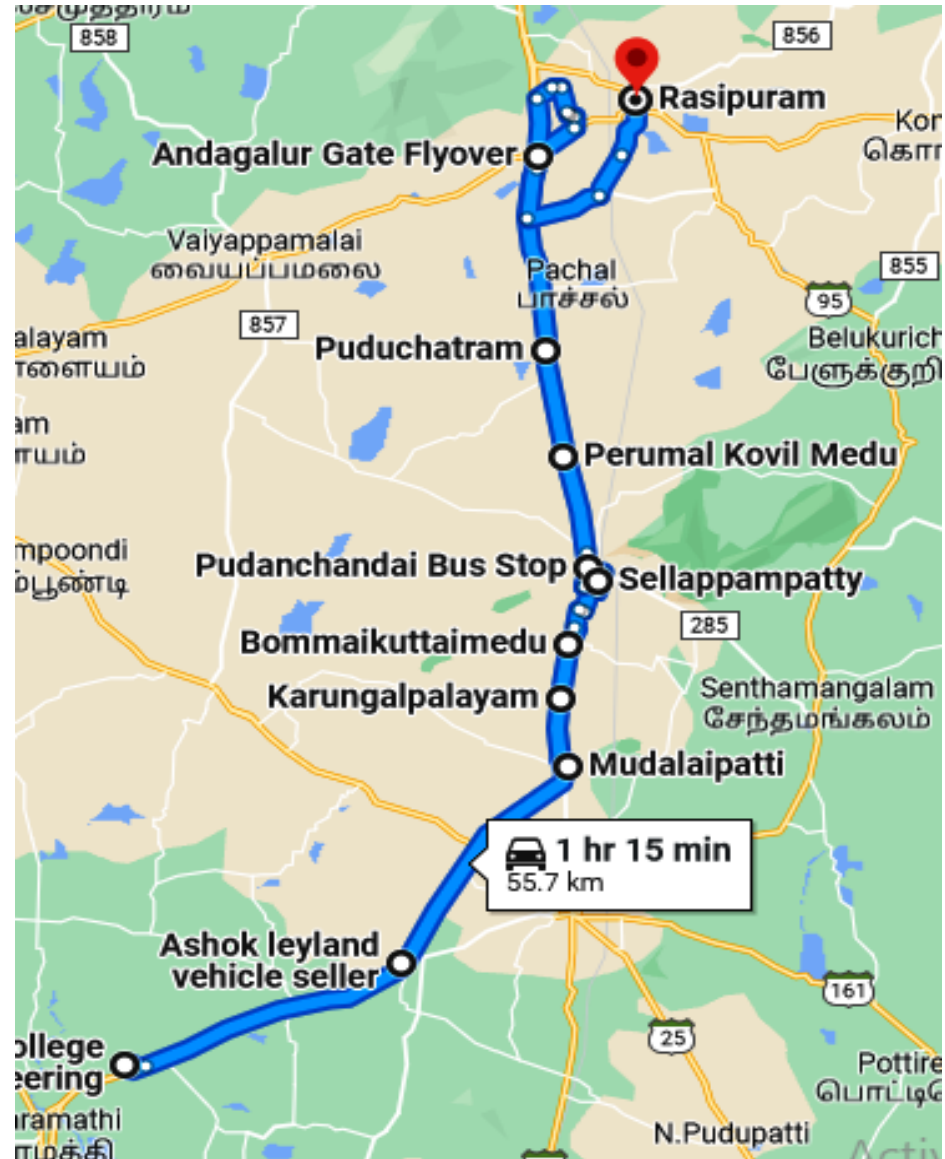

## PGP GROUP OF INSTITUTIONS COLLEGE BUS ROUTE DETAILS

**PGP COLLEGE  
TO  
RASIPURAM**

Moring Time	Bus Route	Evening Time
9.15 AM	PGP COLLEGE	4.40 PM
9.05 AM	ASHOK LYLAND	4.55 PM
9.00 AM	PONNAGAR	5.00 PM
8.55 AM	MUTHALAI PATTI	5.05 PM
8.50 AM	KARUNGAL PALAYAM	5.10 PM
8.45 AM	POMMAKUTTAI MEDU	5.15 PM
8.40 AM	SELLAPPAN PATTI	5.20 PM
8.35 AM	PUTHANCHANDHAI THUNAIVAN PETROL	5.25 PM
8.25 AM	BUNK	5.35 PM
8.20 AM	PERUMAL KOVIL MEDU	5.40 PM
8.15 AM	PUDHUCHATHIRAM	5.45 PM
8.00 AM	ANDAGALUR GATE	6.00 PM
7.50 AM	RASIPURAM	6.10 PM

**PGP COLLEGE  
TO  
SANAPIRATTI**

Moring Time	Bus Route	Evening Time
9.05 AM	PGP COLLEGE	4.45 PM
8.45 AM	ANNAI THEATER	4.55 PM
8.15 AM	PUGALLOOR ROAD	5.00 PM
8.00 AM	MANMANGALAM	5.05 PM
7.50 AM	VENGAPALAYAM	5.15 PM
7.45 AM	VENGAMEDU	5.20 PM
7.30 AM	SUNGAGATE	5.35 PM
7.25 AM	KARUR BUS STAND	5.40 PM
7.20 AM	PASUPATHIPALAYAM	5.45 PM
7.15 AM	SANAPIRATTI	5.50 PM