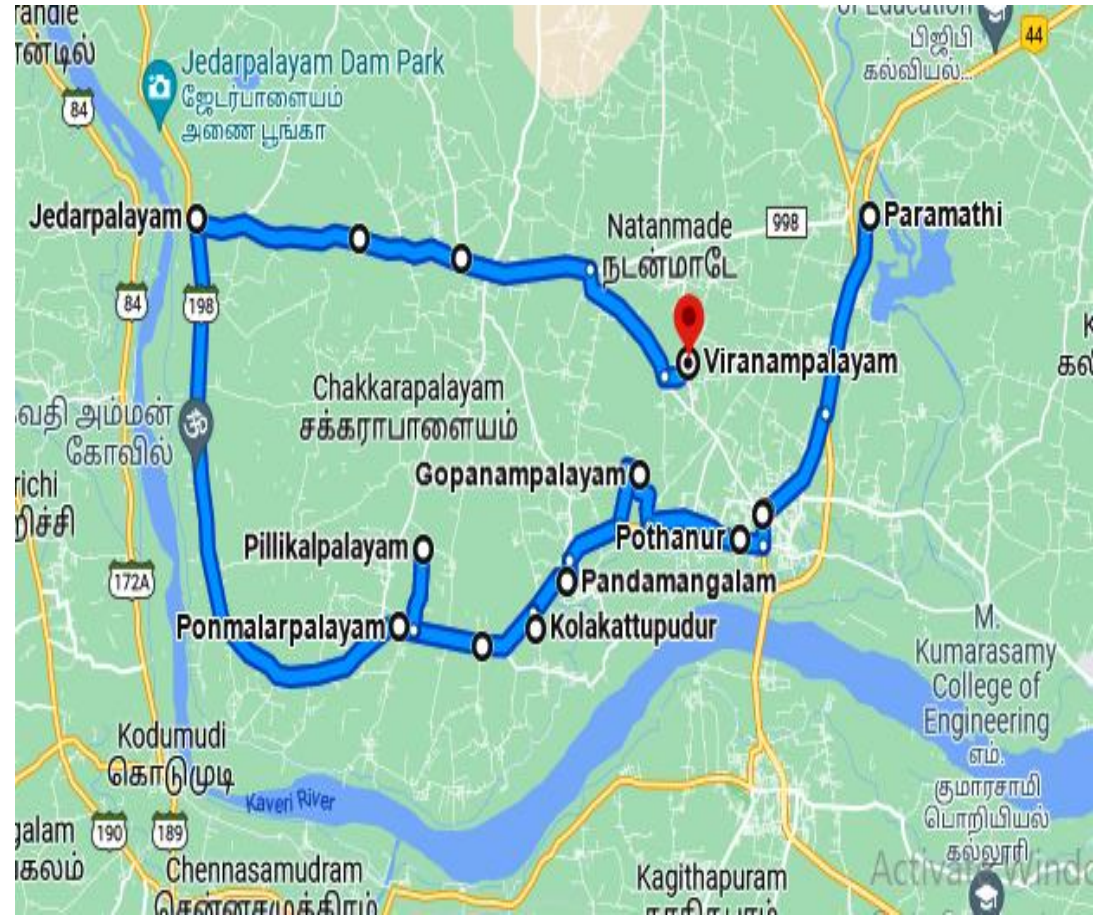

**PGP COLLEGE
TO
VEERANAMPALAYAM**

Moring Time	Bus Route	Evening Time
9.10 AM	PGP COLLEGE	4.40 PM
9.00 AM	PARAMATHI	5.00 PM
8.52 AM	SIVA THEATER	5.08 PM
8.50 AM	VELUR	5.10 PM
8.45 AM	POTHANUR	5.15 PM
8.42 AM	KOPPANAMPALAYAM	5.18 PM
8.40 AM	PANDAMANGALAM	5.20 PM
8.35 AM	KOLAKATTUPUDHUR	5.25 PM
8.30 AM	ANNA NAGAR	5.30 PM
8.25 AM	PONMALAR PALAYAM	5.35 PM
8.20 AM	PILIKKALPALAYAM	5.40 PM
8.10 AM	JEDARPALAYAM	5.50 PM
8.00 AM	THANNEERPANTHAL	6.00 PM
7.50 AM	PERIYASOLIPALAYAM	6.10 PM
7.45 AM	KABILARMALAI	6.15 PM
7.30 AM	VEERANAMPALAYAM	6.30 PM