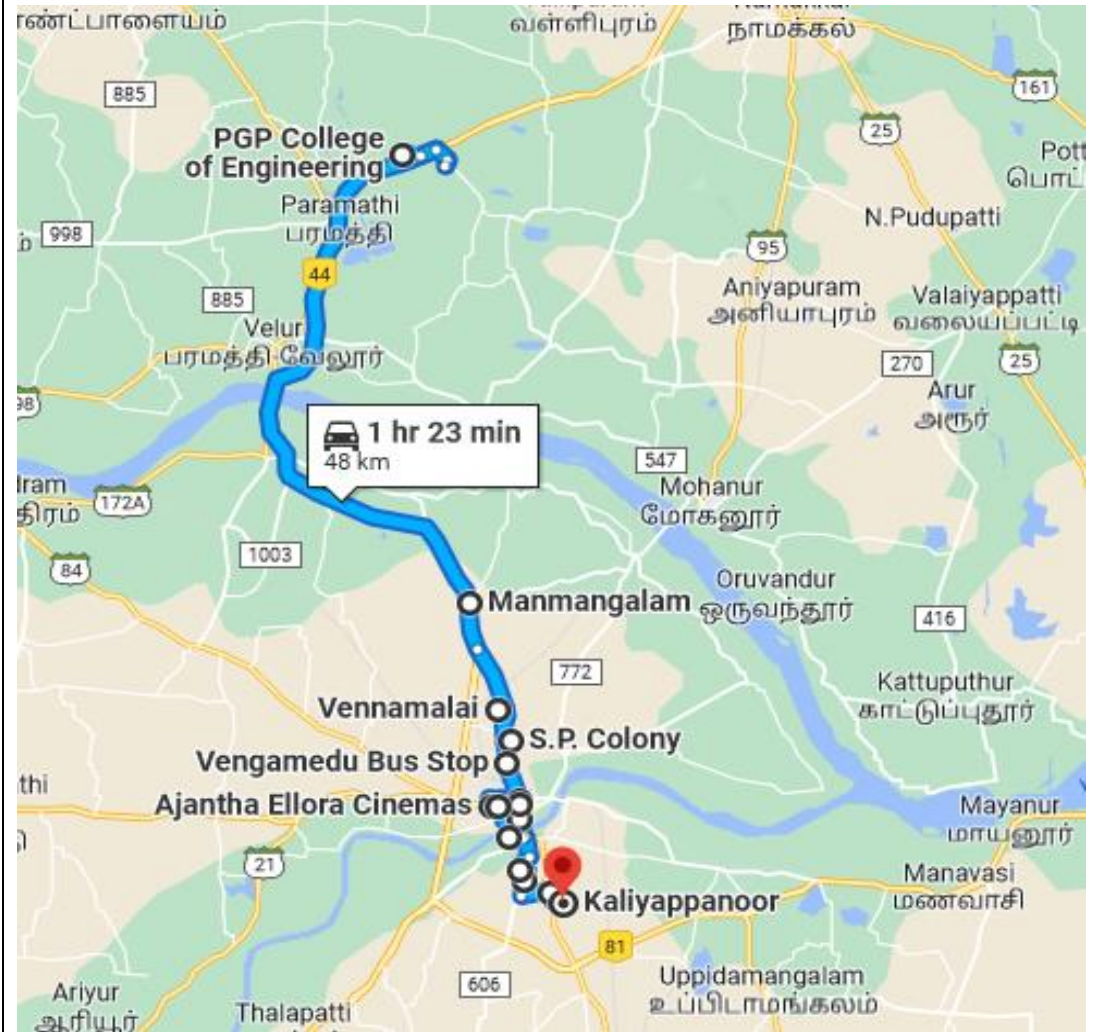

**PGP COLLEGE
TO
KALIYAPPANUR**

Moring Time	Bus Route	Evening Time
9.05 AM	PGP COLLEGE	4.45 PM
8.35 AM	MANMANGALAM	5.15 PM
8.30 AM	VENNAMALAI	5.30 PM
8.25 AM	SP COLONY	5.35 PM
8.20 AM	PULIYAMARAM	5.40 PM
8.17 AM	WATER TANK	5.45 PM
8.15 AM	A1 THEATRE	5.50 PM
8.10 AM	CHURUCH CORNER	5.55 PM
8.05 AM	KARUR BUS STAND	6.00 PM
8.00 AM	LIGHT HOUSE	6.05 PM
7.55 AM	THIRUMANELIUR	6.10 PM
7.50 AM	RAYANOR	6.15 PM
7.45 AM	RAYANOR ARCH	6.20 PM
7.40 AM	THANTHONRIMALAI	6.25 PM
7.35 AM	KALIYAPPANUR	6.30 PM