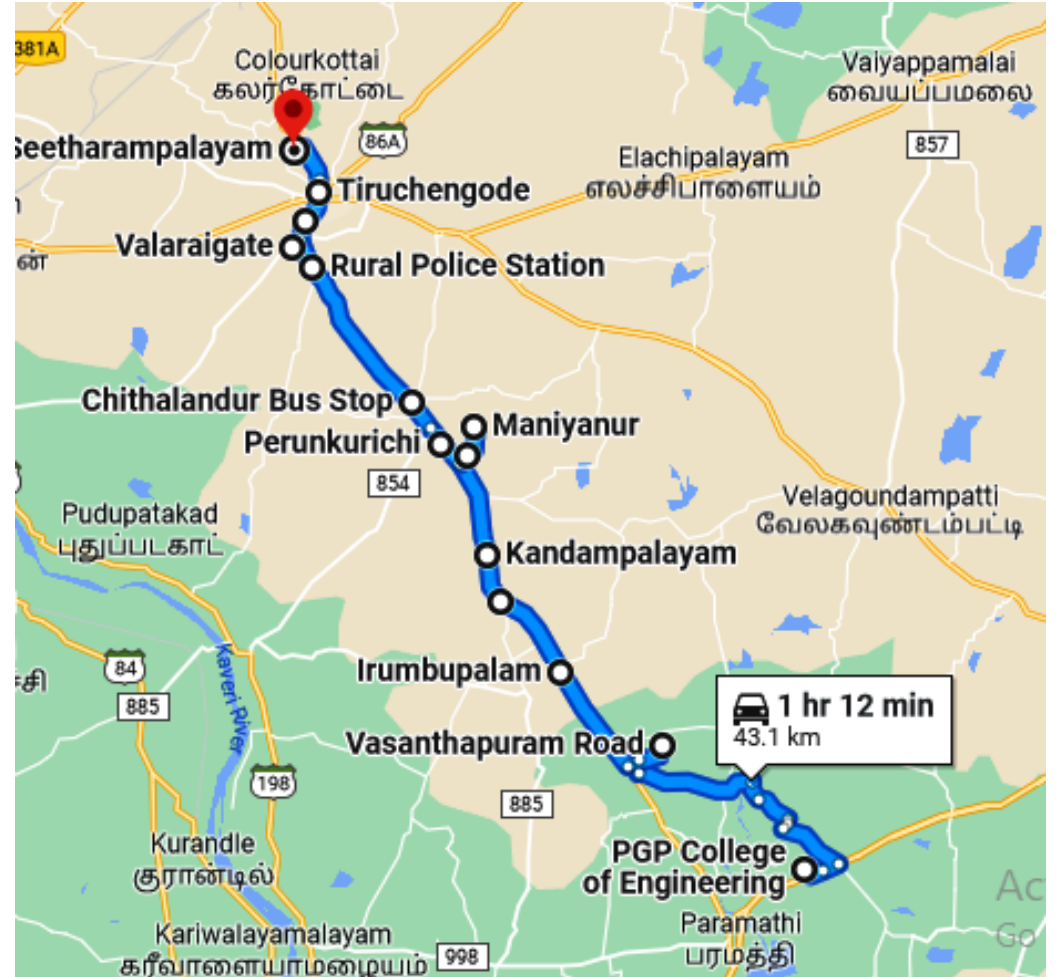

**PGP COLLEGE
TO
SRINIVASAPALAYAM**

Moring Time	Bus Route	Evening Time
9.10 AM	PGP COLLEGE	4.55 PM
9.00 AM	VASANTHAPURAM	5.05 PM
8.53 AM	ERUMPUPALAM	5.15 PM
8.48 AM	NALLUR	5.20 PM
8.45 AM	KANDHAMPALAYAM	5.25 PM
8.42 AM	MANIYANOUR	5.50 PM
8.40 AM	PEECHAPALAYAM	5.35 PM
8.35 AM	PERUNKURICHI	5.40 PM
8.30 AM	CHITHALANDUR	5.45 PM
8.20 AM	BUNK MEDU	5.50 PM
8.17 AM	POLICE STATION	5.55 PM
8.10 AM	VALARAIGATE	6.05 PM
8.05 AM	CHB COLONY	6.15 PM
8.00 AM	KALYANAMANDAPAM	6.30 PM
7.57 AM	GHL	6.40 PM
7.50 AM	TIRUCHENGODE	6.50 PM
7.40 AM	SRINIVASAPALAYAM	7.00 PM