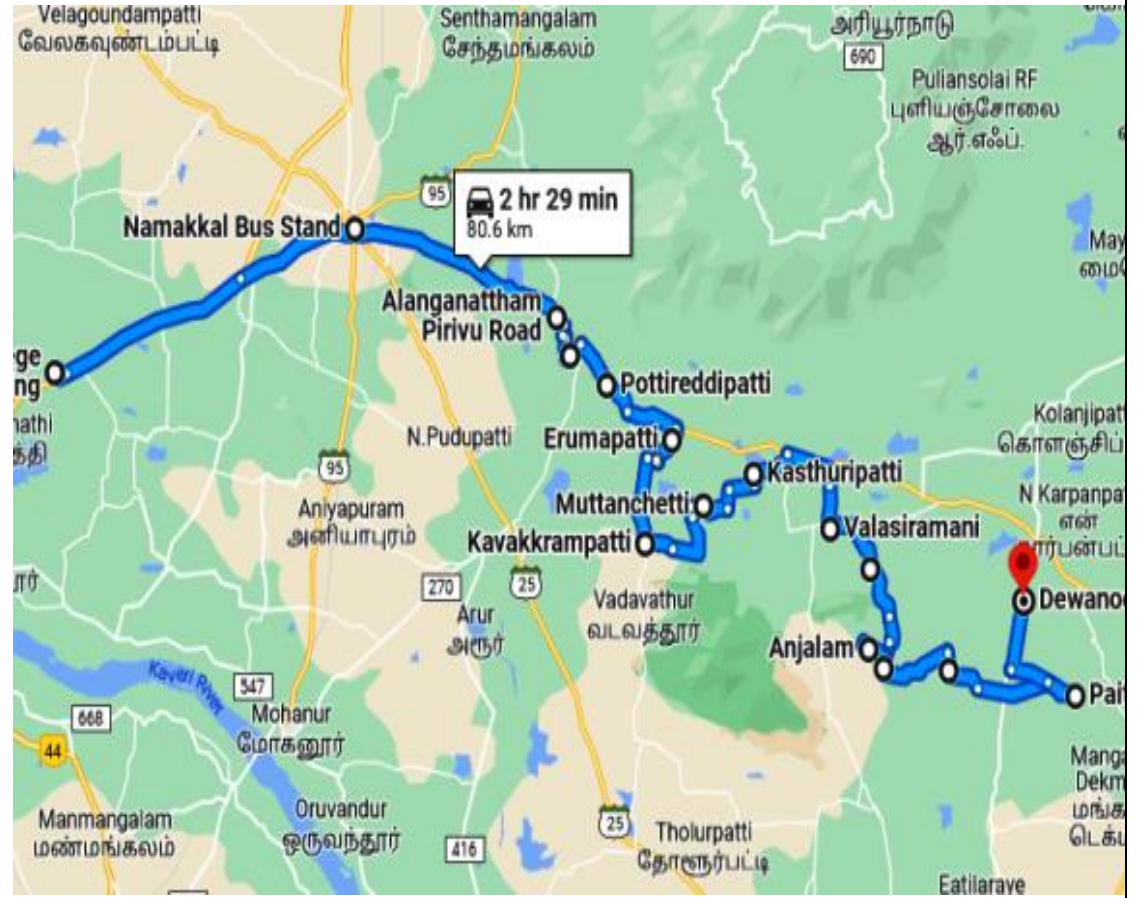

**PGP COLLEGE
TO
DEEVANOOR**

Moring Time	Bus Route	Evening Time
9.05 AM	PGP COLLEGE	4.55 PM
8.40 AM	NAMAKKAL	5.10 PM
8.30 AM	ALAGANATHAM	5.20 PM
8.25 AM	PUDHUKOTTAI	5.25 PM
8.15 AM	POTTIRETTIPATTI	5.30 PM
8.10 AM	ERUMAPATTI	5.40 PM
8.05 AM	KAVAKRAPATTI	5.50 PM
7.55 AM	MUTTANCHETTI	5.55 PM
7.50 AM	KASTHURIPATTI	6.00 PM
7.45 AM	VALASIRAMANI	6.05 PM
7.30 AM	JANAMANGALAM	6.10 PM
7.22 AM	ANJALAM	6.18 PM
7.20 AM	NEELIYAMPATTI	6.25 PM
7.15 AM	SERUGUDI	6.40 PM
7.05 AM	NADAR COLONY	6.42 PM
7.00 AM	PAITHAMPARAI	7.00 PM
6.45 AM	DEEVANOOR	7.30 PM