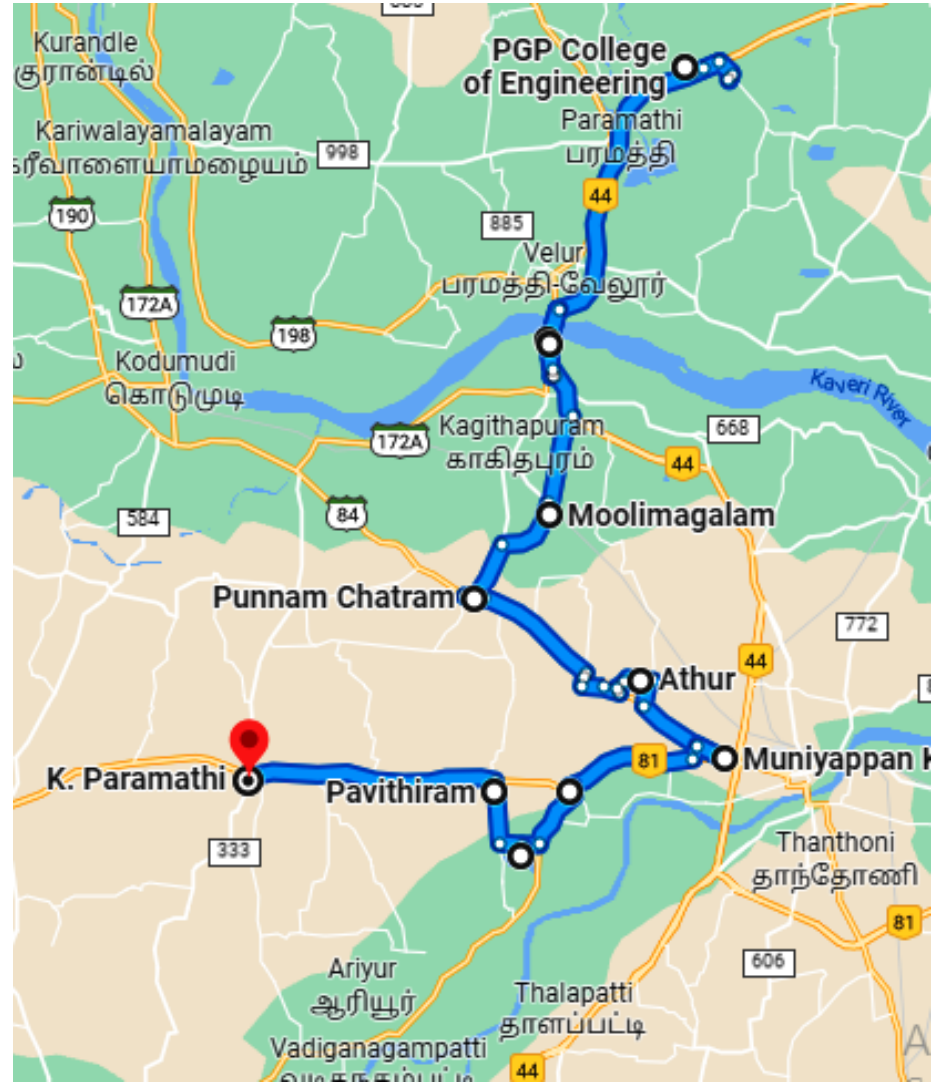

**PGP COLLEGE
TO
KARUR PARAMATHI**

Moring Time	Bus Route	Evening Time
9.10 AM	PGP COLLEGE	4.40 PM
8.50 AM	THAVITTUPALAYAM	4.50 PM
8.45 AM	VELAYUTHAMPALAYAM	4.55 PM
8.40 AM	MULIYAMMANGALAM	5.05 PM
8.30 AM	CHATHIRAM	5.10 PM
8.20 AM	ATHUR PIRIVU	5.20 PM
8.00 AM	MUNIAPPAN KOVIL	5.40 PM
7.50 AM	THANNERPANTHAL	5.50 PM
7.40 AM	THATHAMPALAYAM	6.00 PM
7.30 AM	ANAPALAYAM	6.10 PM
7.10 AM	PAVITHRAM	6.30 PM
7.00 AM	KARUR PARAMATHI	6.40 PM