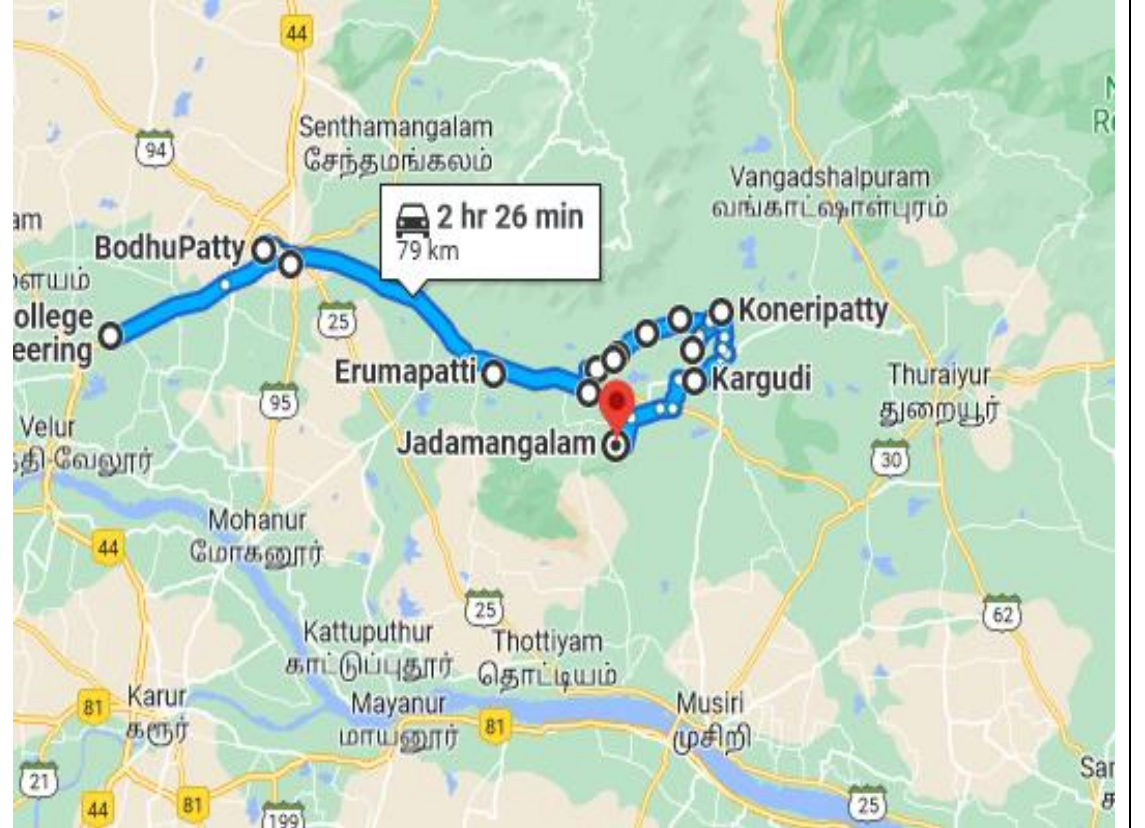

**PGP COLLEGE
TO
JADAMANGALAM**

Moring Time	Bus Route	Evening Time
9.05 AM	PGP COLLEGE	4.45 PM
8.55 AM	EB COLONY	4.55 PM
8.50 AM	SP PUDUR	5.00 PM
8.20 AM	BOTHUPATTI	5.35 PM
8.10 AM	ERUMAPATTI	5.45 PM
8.00 AM	PAVITHRAM	6.00 PM
7.50 AM	NAVALADIPATTI	6.10 PM
7.45 AM	AMPAIPALAYAM	6.25 PM
7.40 AM	VELAMPATTI	6.30 PM
7.35 AM	MUTHURAJAPALAYAM	6.40 PM
7.25 AM	PILLAYARPALAYAM	6.45 PM
7.15 AM	KARUPPAMPATTI	6.50 PM
7.10 AM	KODANGIPATTI	6.55 PM
7.05 AM	METTUPPALAYAM	7.00 PM
6.45 AM	THEVARAIPATTI	7.10 PM
6.40 AM	KARUKUDI	7.20 PM
6.30 AM	JADAMANGALAM	7.30 PM