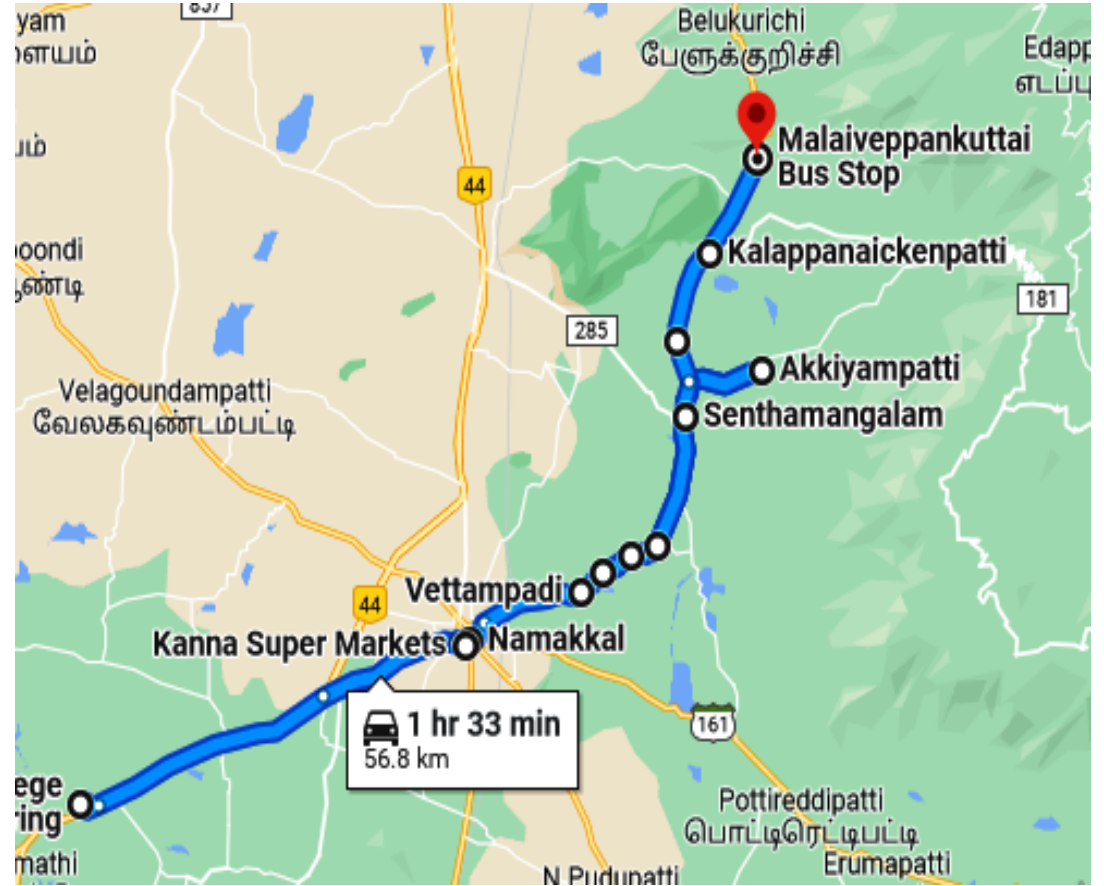

**PGP COLLEGE
TO
MALAIVEPPANKUTTI**

Moring Time	Bus Route	Evening Time
9.05 AM	PGP COLLEGE	4.55 PM
8.50 AM	KANNA SUPER MARKET	5.05 PM
8.45 AM	NAMAKKAL	5.05 PM
8.40 AM	VATAMPADI	5.10 PM
8.38 AM	KONDAMPATTIMEDU	5.15 PM
8.35 AM	MUTHUKAPATTI	5.20 PM
8.32 AM	AKKIYAMPATTI	5.25 PM
8.30 AM	VADUGAPAPPTI	5.35 PM
8.25 AM	SENDHAMANGALAM	5.40 PM
8.20 AM	MADHAKOVIL	5.45 PM
8.15 AM	KUPPANAICKENNOOR	5.55 PM
8.05 AM	KALAPPANNAICKENPATTI	6.05 PM
7.55 AM	MALAIVEPPANKUTTI	6.15 PM