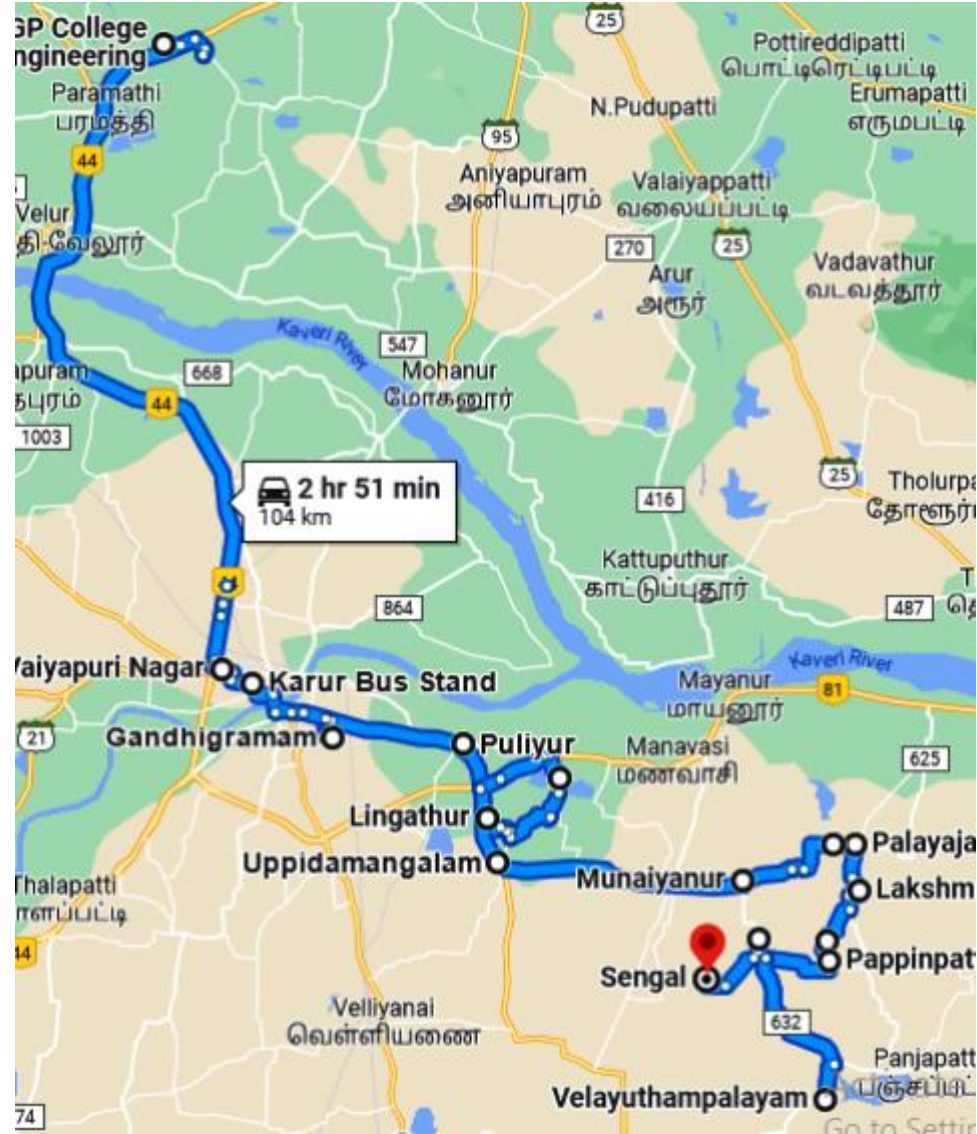

**PGP COLLEGE  
TO  
SENGAL**

<b>Moring Time</b>	<b>Bus Route</b>	<b>Evening Time</b>
9.10 AM	PGP COLLEGE	4.40 PM
8.15 AM	VAIYAPURI NAGAR	5.35 PM
8.10 AM	KARUR BUS STAND	5.40 PM
8.05 AM	GANDHIGRAM	5.55 PM
8.00 AM	PULIYUR	6.00 PM
7.55 AM	VEERARAKKIAM	6.10 PM
7.45 AM	LINGATHUR BYE PASS	6.25 PM
7.40 AM	UPPIDAMANGALAM	6.30 PM
7.30 AM	MUNIYANOOR	6.40 PM
7.25 AM	KRISHNA SCHOOL	6.45 PM
7.20 AM	PALAYA JEYAMKONDAM	6.50 PM
7.15 AM	LACHUMANAMPATTI	6.55 PM
7.10 AM	POMMAGOUNDANOOR	7.00 PM
7.05 AM	PAPPAYAMPADI	7.05 PM
7.00 AM	KARATTUPATTI	7.10 PM
6.55 AM	VELAYUTHAMPALAYAM	7.15 PM
6.40 AM	SENGAL	7.25 PM