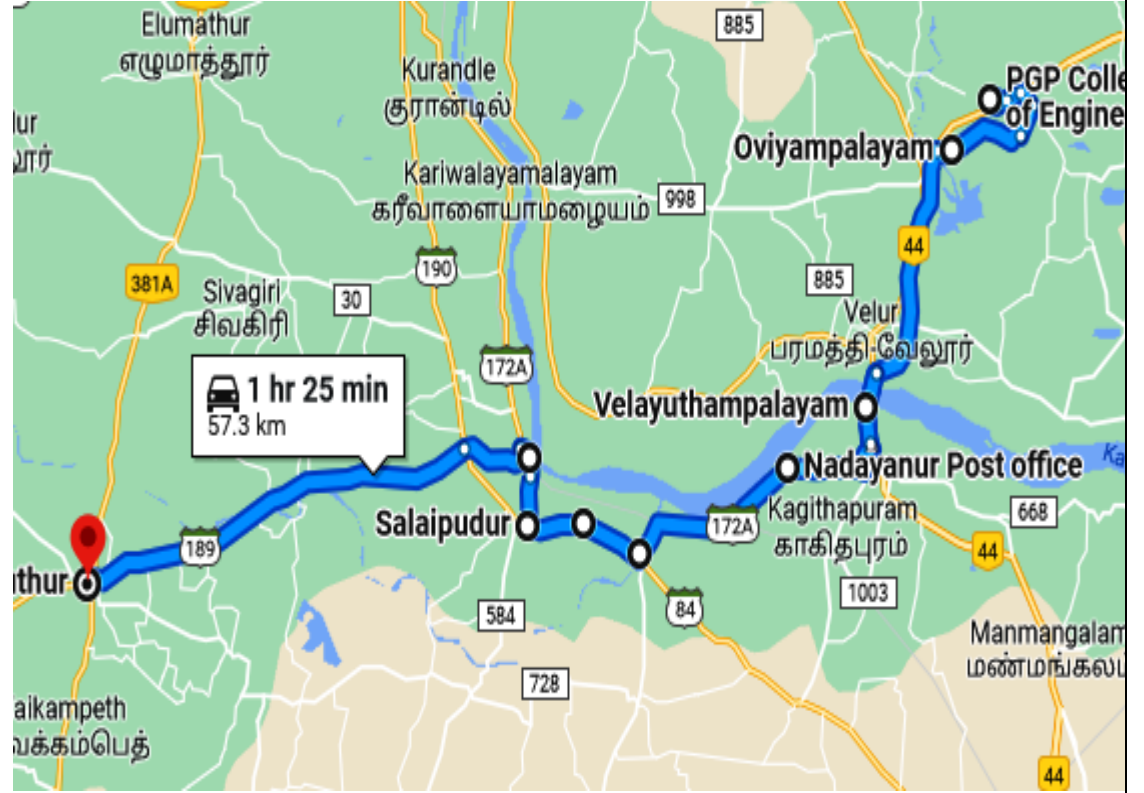

**PGP COLLEGE
TO
MUTTHUR**

Moring Time	Bus Route	Evening Time
9.10 AM	PGP COLLEGE	4.45 PM
9.00 AM	OVIYAMPALAYAM	4.55 PM
8.50 AM	VELAYUTHAMPALAYAM	5.15 PM
8.45 AM	ALAMARATHUMEDU	5.20 PM
8.40 AM	NADAIYANUR	5.25 PM
8.30 AM	POONKODAI	5.30 PM
8.25 AM	NOIYAL KURUKU SALAI	5.35 PM
8.20 AM	SOLANKADUPALAYAM	5.40 PM
8.15 AM	SALAIPODUR	5.45 PM
8.10 AM	KODUMUDI	5.50 PM
8.00 AM	OTHAKKADAI	6.00 PM
7.45 AM	SULLIKADUPALLAM	6.30 PM
7.40 AM	MUTTHUR	6.35 PM