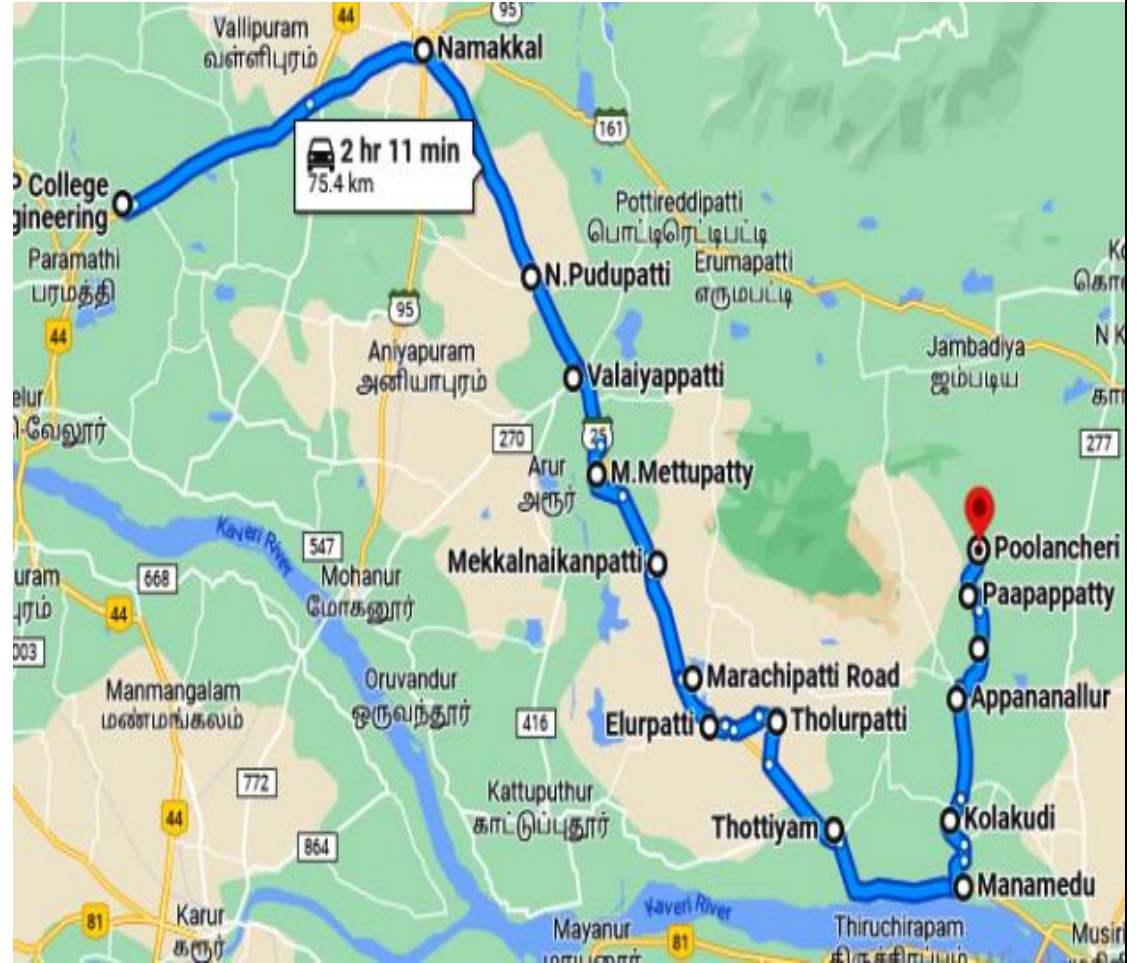

**PGP COLLEGE
TO
POOLANCHERI**

Moring Time	Bus Route	Evening Time
9.05 AM	PGP COLLEGE	4.55 PM
8.45 AM	NAMAKKAL	5.05 PM
8.35 AM	PUDHUPATTI	5.15 PM
8.30 AM	VALAIYAPATTI	5.20 PM
8.25 AM	M. METTUPATTI	5.25 PM
8.20 AM	SAMATHUVAPURAM	5.47 PM
8.15 AM	MAIKENAIKENPATTI	5.50 PM
8.05 AM	MARACHIPATTI	5.53 PM
8.00 AM	ELLURPATTI	6.07 PM
7.55 AM	THOLLURPATTI	6.15 PM
7.40 AM	THOTTIYAM	6.25 PM
7.25 AM	MANAMEDU	6.35 PM
7.15 AM	KOLAGUDI	6.40 PM
7.05 AM	APPANALLUR	6.45 PM
7.00 AM	KOLATHUR	6.55 PM
6.55 AM	PAPPAPATTI	7.05 PM
6.50 AM	POOLANCHERI	7.15 PM