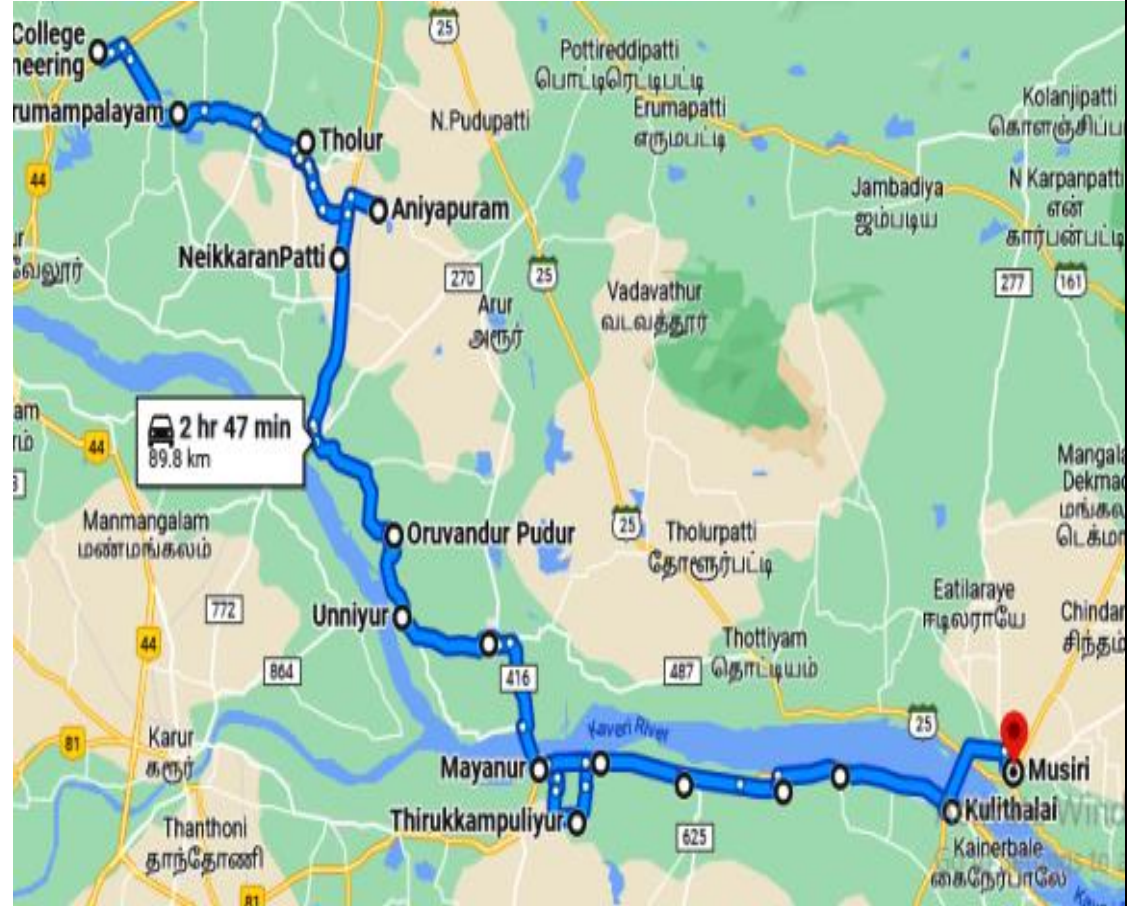

**PGP COLLEGE
TO
MUSIRI**

Moring Time	Bus Route	Evening Time
9.00 AM	PGP COLLEGE	4.55 PM
8.45 AM	PERUMAPALAYAM	5.05 PM
8.40 AM	THOLLUR	5.10 PM
8.30 AM	ANIYAPURAM	5.20 PM
8.25 AM	NAIKARANPATTI	5.25 PM
8.10 AM	ODUVANTHUR PUDHUR	5.47 PM
8.05 AM	KONGU NAGAR	5.50 PM
7.55 AM	UNNIYUR	5.53 PM
7.45 AM	KATTUPUDHUR	6.07 PM
7.40 AM	THIRUKAMPULIYUR	6.15 PM
7.35 AM	MAYANOR	6.25 PM
7.25 AM	UNION OFFICE	6.35 PM
7.20 AM	MAHATHANAPURAM	6.40 PM
7.10 AM	LALAPETTI	6.45 PM
7.00 AM	THIMACHIPURAM	6.55 PM
6.50 AM	KULITHALAI	7.05 PM
6.40 AM	MUSIRI	7.15 PM