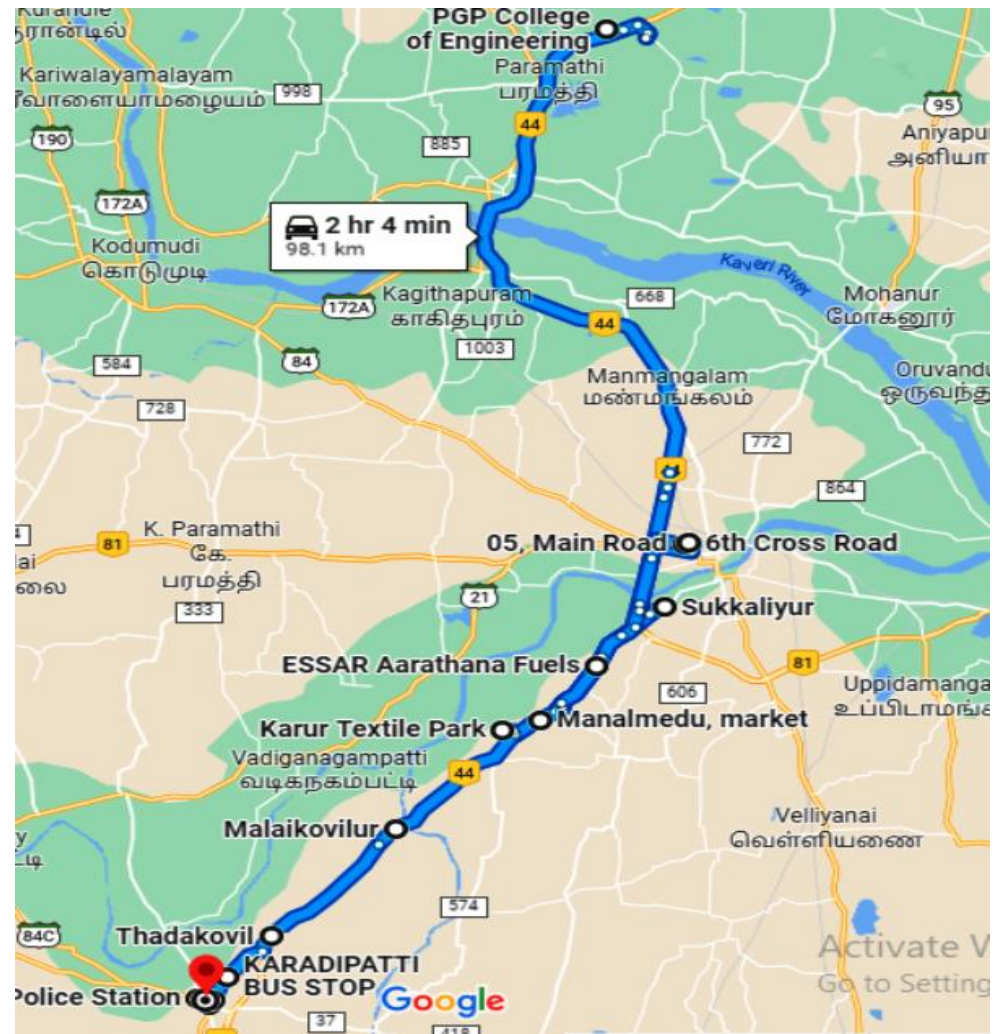

**PGP COLLEGE
TO
ARAVAKURUCHI**

Moring Time	Bus Route	Evening Time
9.05 AM	PGP COLLEGE	4.45 PM
8.12 AM	SUKKALIYUR	5.35 PM
8.10 AM	PARAPPU	5.37 PM
8.03 AM	MANAL MEDU	5.45 PM
7.58 AM	TEX PARK	5.50 PM
7.54 AM	6 ROADS	5.55 PM
7.51 AM	5 ROADS	6.00 PM
7.49 AM	SEETHPATTI COLONY	6.05 PM
7.45 AM	MALAIKOVILUR	6.10 PM
7.40 AM	THADAAKOVIL	6.15 PM
7.38 AM	KARADIPATTI	6.20 PM
7.35 AM	AVM CORNER	6.25 PM
7.30 AM	ARAVAKURUCHI	6.30 PM
7.28 AM	POLICE STATION	6.35 PM
7.25 AM	POLICE QUATERS	6.40 PM