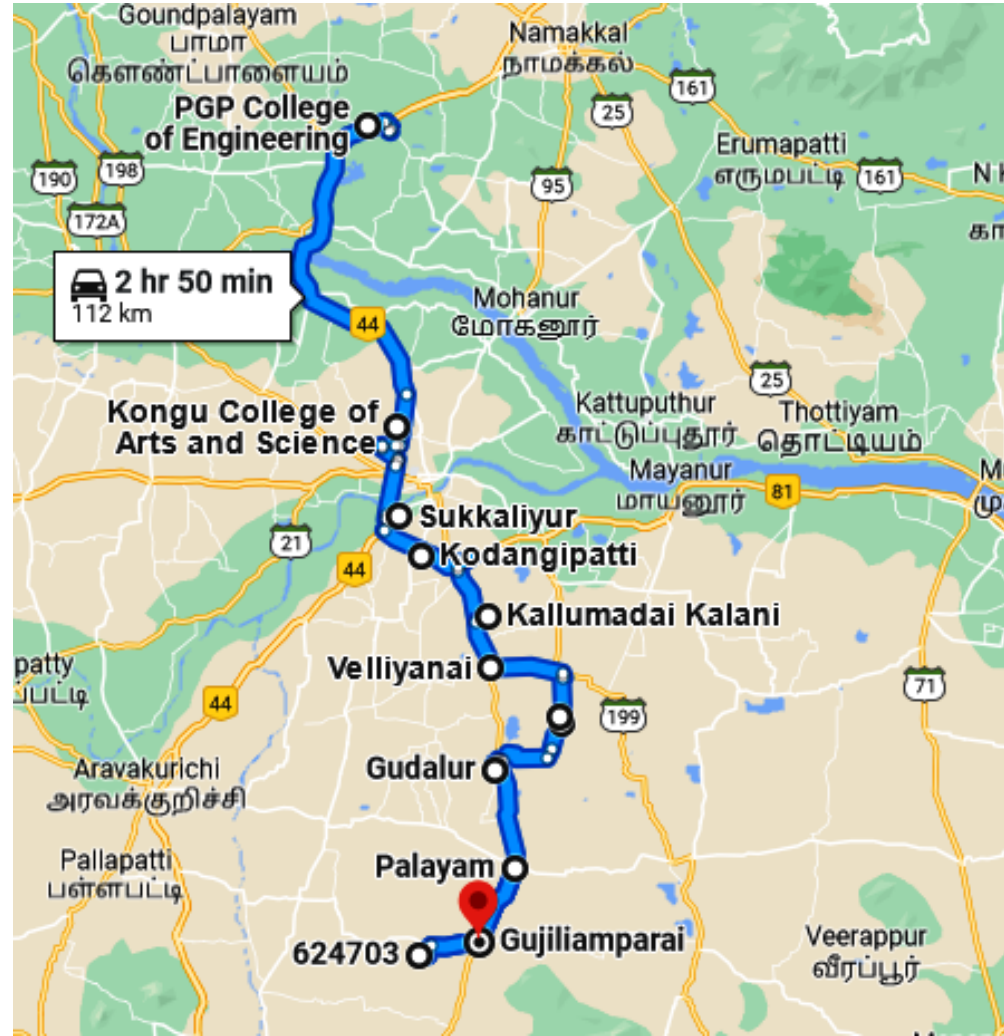

**PGP COLLEGE
TO
KUJILIAMPARAI**

Moring Time	Bus Route	Evening Time
9.05 AM	PGP COLLEGE	4.40 PM
8.40 AM	SEMMADAI	5.25 PM
8.35 AM	KONGU COLLEGE	5.30 PM
8.33 AM	ANNAPOORNA HOTEL	5.33 PM
8.30 AM	KARUR BYE PASS	5.40 PM
8.25 AM	SUKKALIYUR	5.45 PM
8.20 AM	KODANGIPATTI	5.50 PM
8.10 AM	KALLUMADAI	6.00 PM
8.00 AM	VELLIANAI	6.05 PM
7.50 AM	JEGATHABI	6.10 PM
7.40 AM	LANTHAKOTTAI	6.20 PM
7.35 AM	KARUMPUVIPATTI	6.25 PM
7.30 AM	T KOODALUR	6.30 PM
7.10 AM	POOSARIPATTI	6.50 PM
7.05 AM	SERVAIKARANPATTI	6.55 PM
7.00 AM	PALAYAM	7.05 PM
6.50 AM	KUJILIAMPARAI	7.15 PM