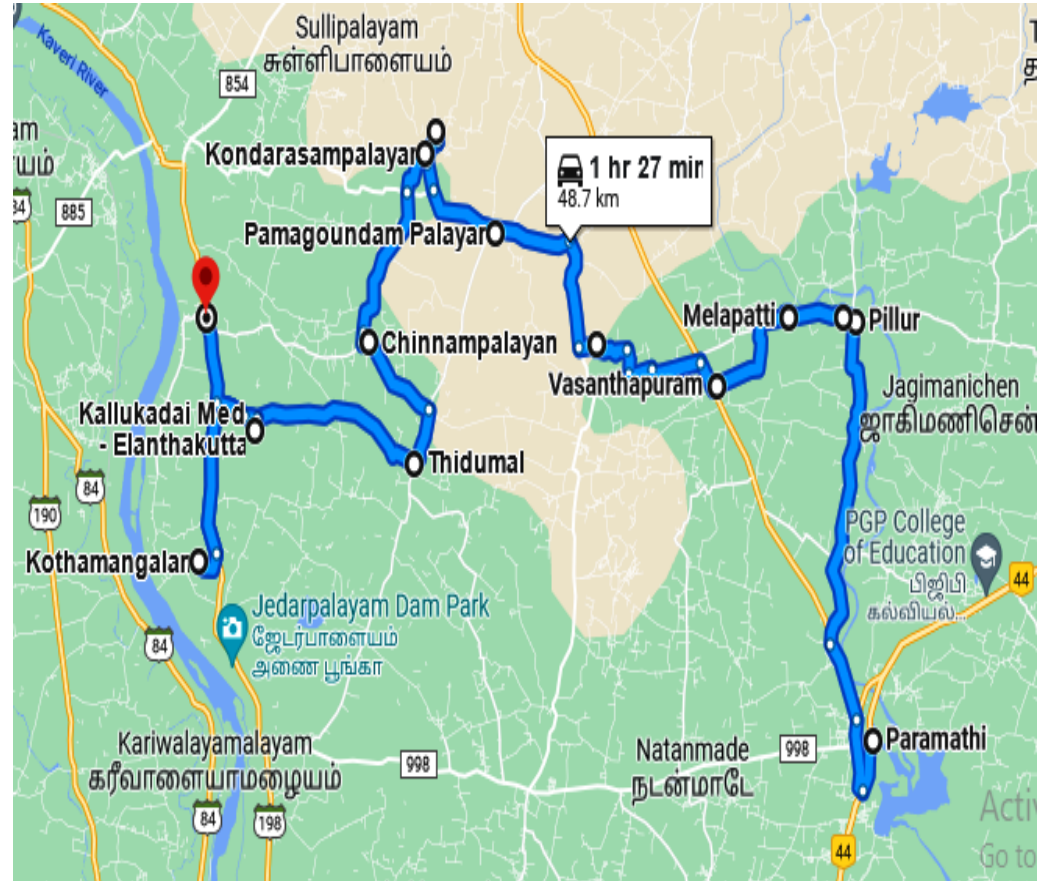

**PGP COLLEGE
TO
JAMIN ELLAMPILLAI**

Moring Time	Bus Route	Evening Time
9.10 AM	PGP COLLEGE	4.45 PM
8.55 AM	PARAMATHI	5.00 PM
8.40 AM	PILLUR	5.20 PM
8.35 AM	KOODACHERI	5.25 PM
8.30 AM	MELAPATTI	5.30 PM
8.25 AM	VASANTHAPURAM	5.35 PM
8.15 AM	SEERAPALLI PAMAGOUNDAMPALAYA M	5.45 PM
8.05 AM	KONDARASAMPALAYAM	5.55 PM
7.50 AM	MEDUTHERU	6.10 PM
7.45 AM	AVARANGADU	6.20 PM
7.35 AM	NAGAPALAYAM	6.25 PM
7.25 AM	KOTHAMANGALAM	6.35 PM
7.20 AM	KALLUKADAI MEDU	6.40 PM
7.15 AM	JAMIN ELLAMPILLAI	6.50 PM
7.10 AM		7.00 PM